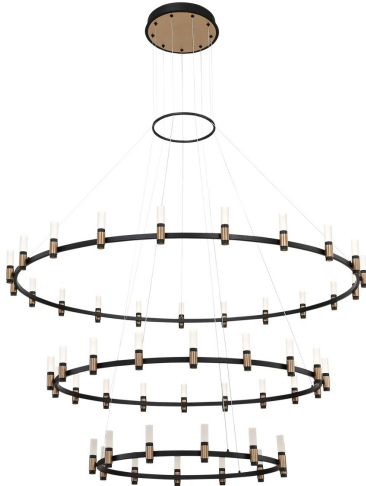

ALBANY, 60" 3-TIER ROUND CHANDELIER

PRODUCT DETAILS

No.	:	37046-019
Product Color	:	DEEP BLACK/BRASS
Product Material	:	METAL
Shade / Accent Material	:	ACRYLIC
Diameter	:	59.5"
Height	:	5.25"
Overall Height	:	211.25"
Weight	:	40.3lbs

LIGHT SOURCE DETAILS

Light Source Type	:	INTEGRATED LED
Input Voltage	:	120V
Bulb Voltage	:	120V
Socket Type	:	LED
Total Wattage	:	230W
Delivered Lumens	:	4735lm
Kelvin	:	3000K
CRI	:	90+
Dimmable	:	Yes

OPTIONS AVAILABLE

ITEM NO.	FINISH	SHADE
37046-019	DEEP BLACK/BRASS	

TECHNICAL DETAILS

Hanging Support Type	:	WIRE
Hanging Support Length	:	204"
Canopy / Backplate Height	:	2"
Canopy / Backplate Dia.	:	13.75"
IP Rating	:	IP20
Location	:	DRY
Title 24	:	Yes