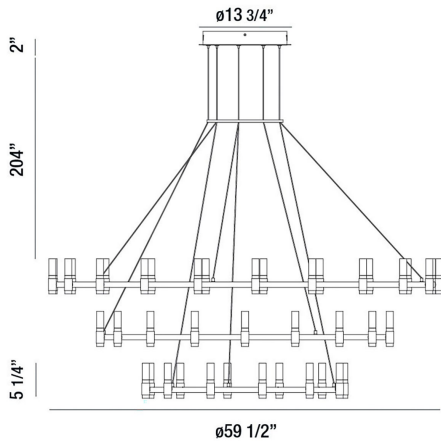

ALBANY, 60" 3-TIER ROUND CHANDELIER

PRODUCT DETAILS

No.	:	37046-019
Product Color	:	DEEP BLACK/BRASS
Product Material	:	METAL
Shade / Accent Material	:	ACRYLIC
Diameter	:	59.5"
Height	:	5.25"
Overall Height	:	211.25"
Weight	:	40.3lbs

LIGHT SOURCE DETAILS

Light Source Type	:	INTEGRATED LED
Input Voltage	:	120V
Bulb Voltage	:	120V
Socket Type	:	LED
Total Wattage	:	230W
Delivered Lumens	:	4735lm
Kelvin	:	3000K
CRI	:	90+
Dimmable	:	Yes

OPTIONS AVAILABLE

ITEM NO.	FINISH	SHADE
37046-019	DEEP BLACK/BRASS	

TECHNICAL DETAILS

Hanging Support Type	:	WIRE
Hanging Support Length	:	204"
Canopy / Backplate Height	:	2"
Canopy / Backplate Dia.	:	13.75"
IP Rating	:	IP20
Location	:	DRY
Title 24	:	Yes