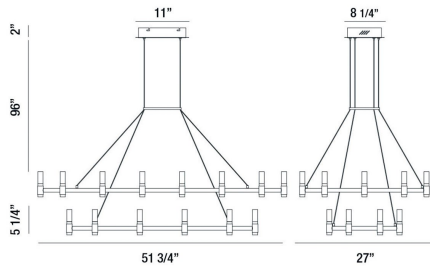

## ALTAMONT, 52" 2-TIER RECTANGULAR CHANDELIER

### PRODUCT DETAILS

No.	:	37049-010
Product Color	:	SATIN NICKEL/BLACK
Product Material	:	METAL
Shade / Accent Material	:	ACRYLIC
Length	:	51.75"
Width	:	27"
Height	:	5.25"
Overall Height	:	103.25"
Weight	:	23.5lbs

### TECHNICAL DETAILS

Hanging Support Type	:	WIRE
Hanging Support Length	:	96"
Canopy / Backplate Length	:	11"
Canopy / Backplate Height	:	2"
Canopy / Backplate Width	:	8.25"
IP Rating	:	IP20
Location	:	DRY
Title 24	:	Yes