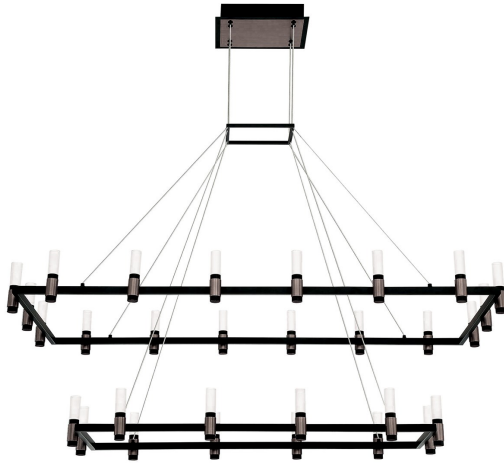

## ALTAMONT, 52" 2-TIER RECTANGULAR CHANDELIER

### PRODUCT DETAILS

No.	:	37049-010
Product Color	:	SATIN NICKEL/BLACK
Product Material	:	METAL
Shade / Accent Material	:	ACRYLIC
Length	:	51.75"
Width	:	27"
Height	:	5.25"
Overall Height	:	103.25"
Weight	:	23.5lbs

### LIGHT SOURCE DETAILS

Light Source Type	:	INTEGRATED LED
Input Voltage	:	120V
Bulb Voltage	:	120V
Socket Type	:	LED
Total Wattage	:	137W
Delivered Lumens	:	3100lm
Kelvin	:	3000K
CRI	:	90+
Dimmable	:	Yes

### TECHNICAL DETAILS

Hanging Support Type	:	WIRE
Hanging Support Length	:	96"
Canopy / Backplate Length	:	11"
Canopy / Backplate Height	:	2"
Canopy / Backplate Width	:	8.25"
IP Rating	:	IP20
Location	:	DRY
Title 24	:	Yes