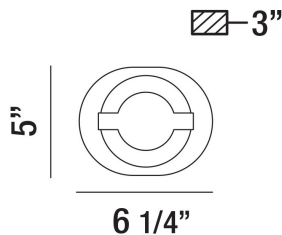

### PRODUCT DETAILS

No.	:	35663-010
Product Color	:	CHROME
Product Material	:	METAL
Shade / Accent Colour	:	FROSTED
Shade / Accent Material	:	ACRYLIC
Width	:	6.25"
Height	:	5"
Ext	:	3"
Weight	:	1.5lbs

### TECHNICAL DETAILS

Canopy / Backplate Length	:	4.5"
Canopy / Backplate Height	:	1.25"
Canopy / Backplate Width	:	4.5"
Driver	:	EK-TOP
Mounting	:	Up or Down
IP Rating	:	DAMP
Location	:	DAMP
Approval	:	