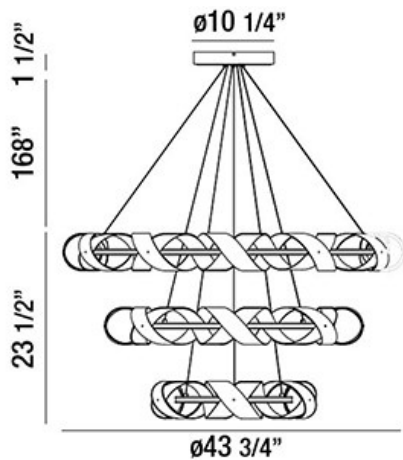

BANDERIA, 44" ROUND CHANDELIER

PRODUCT DETAILS

No.	:	30082-014
Product Color	:	BRONZE
Product Material	:	METAL
Shade / Accent Colour	:	BRONZE/GOLD
Shade / Accent Material	:	METAL RIBBONS
Diameter	:	43.75"
Height	:	23.5"
Overall Height	:	193"
Weight	:	27lbs

LIGHT SOURCE DETAILS

Light Source Type	:	INTEGRATED LED
Input Voltage	:	120V
Bulb Voltage	:	120V
Socket Type	:	LED
Total Wattage	:	120W
Delivered Lumens	:	3460lm
Kelvin	:	3000K
CRI	:	80+
Dimmable	:	Yes

OPTIONS AVAILABLE

ITEM NO. 30082-014	FINISH BRONZE	SHADE BRONZE/GOLD
------------------------------	-------------------------	-----------------------------

TECHNICAL DETAILS

Light Direction	:	Down
Hanging Support Type	:	AIRCRAFT CABLE
Hanging Support Length	:	168"
Canopy / Backplate Height	:	1.5"
Canopy / Backplate Dia.	:	10.25"
Adjustable Lamp Head	:	No
IP Rating	:	DRY
Location	:	DRY
Approval	:	