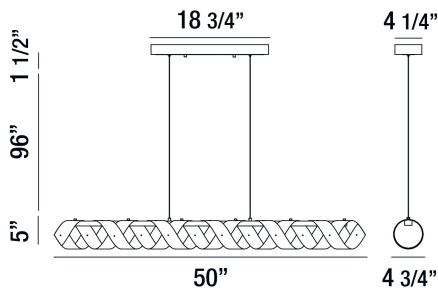

BANDERIA, 50" LINEAR CHANDELIER

PRODUCT DETAILS

No.	:	30083-011
Product Color	:	BRONZE
Product Material	:	METAL
Shade / Accent Colour	:	BRONZE/GOLD
Shade / Accent Material	:	METAL RIBBONS
Length	:	50"
Width	:	4.75"
Height	:	5"
Overall Height	:	102.5"
Weight	:	8lbs

ITEM NO.	FINISH	SHADE
30083-011	BRONZE	BRONZE/GOLD

TECHNICAL DETAILS

Light Direction	:	Down
Hanging Support Type	:	AIRCRAFT CABLE
Hanging Support Length	:	96"
Canopy / Backplate Length	:	18.75"
Canopy / Backplate Height	:	1.5"
Canopy / Backplate Width	:	4.25"
Adjustable Lamp Head	:	No
IP Rating	:	DRY
Approval	:	