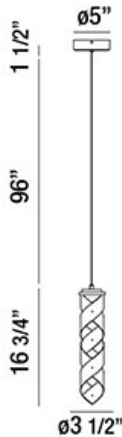

## BANDERIA, 5" ROUND PENDANT

### PRODUCT DETAILS

No.	:	30084-018
Product Color	:	BRONZE
Product Material	:	METAL
Shade / Accent Colour	:	BRONZE/GOLD
Shade / Accent Material	:	METAL RIBBONS
Diameter	:	3.5"
Height	:	16.75"
Overall Height	:	114.25"
Weight	:	3.5lbs

### LIGHT SOURCE DETAILS

Light Source Type	:	INTEGRATED LED
Input Voltage	:	120V
Bulb Voltage	:	120V
Socket Type	:	LED
Total Wattage	:	9.2W
Delivered Lumens	:	110lm
Kelvin	:	3000K
CRI	:	80+
Dimmable	:	Yes

### TECHNICAL DETAILS

Light Direction	:	Down
Hanging Support Type	:	WIRE
Hanging Support Length	:	96"
Canopy / Backplate Height	:	1.5"
Canopy / Backplate Dia.	:	5"
Adjustable Lamp Head	:	No
IP Rating	:	DRY
Location	:	DRY
Approval	:	