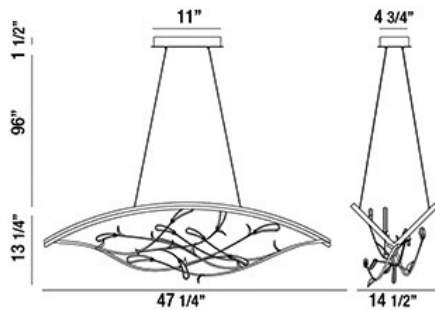

BASILICA, 47" OVAL CHANDELIER

PRODUCT DETAILS

No.	:	34065-013
Product Color	:	OIL RUBBED BRONZE
Product Material	:	METAL
Shade / Accent Colour	:	CLEAR
Shade / Accent Material	:	CRYSTAL
Length	:	47.25"
Width	:	14.5"
Height	:	13.25"
Overall Height	:	110.75"
Weight	:	10lbs

LIGHT SOURCE DETAILS

Light Source Type	:	INTEGRATED LED
Input Voltage	:	120V
Bulb Voltage	:	120V
Total Wattage	:	56W
Delivered Lumens	:	1680lm
Kelvin	:	3000K
CRI	:	80+
Dimmable	:	Yes

OPTIONS AVAILABLE

ITEM NO.	FINISH	SHADE
34065-013	OIL RUBBED BRONZE	CLEAR

TECHNICAL DETAILS

Hanging Support Type	:	AIRCRAFT CABLE
Hanging Support Length	:	96"
Canopy / Backplate Length	:	11"
Canopy / Backplate Height	:	1.5"
Canopy / Backplate Width	:	4.75"
Driver	:	HUEUC
IP Rating	:	DRY
Location	:	DRY
Approval	:	