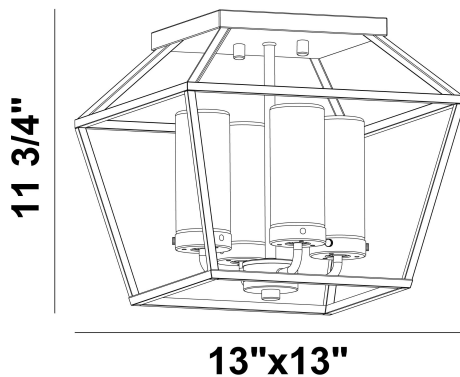

BASTILLE, 4 LT OUTDOOR FLUSHMOUNT

PRODUCT DETAILS

No.	:	41956-014
Product Color	:	SATIN BLACK
Product Material	:	POWDER COATING OVER GALVANIZED STEEL
Shade / Accent Colour	:	CLEAR GLASS
Shade / Accent Material	:	GLASS
Length	:	13"
Width	:	13"
Height	:	11.75"
Weight	:	6.4lbs

LIGHT SOURCE DETAILS

Number of Bulbs	:	4
Light Source Type	:	B10
Input Voltage	:	120V
Bulb Voltage	:	120V
Socket Type	:	E12
Wattage	:	60W
Total Wattage	:	240W
Bulb Included	:	No
Dimmable	:	Yes

OPTIONS AVAILABLE

ITEM NO.	FINISH	SHADE
41956-014	SATIN BLACK	CLEAR GLASS

TECHNICAL DETAILS

Canopy / Backplate Length	:	8"
Canopy / Backplate Width	:	8"
Location	:	WET
Approval	:	

PROJECT INFORMATION

Job Name: Date: Type:

Comments: