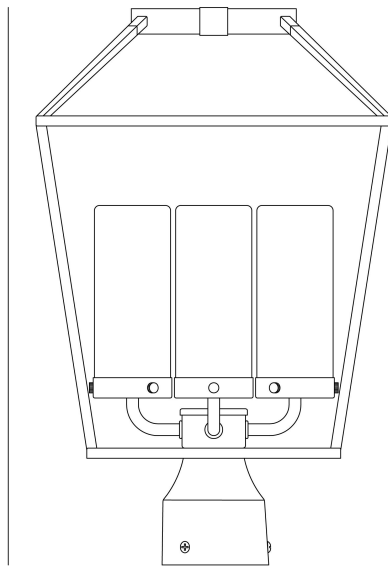

BASTILLE, 4 LT POST LIGHT

PRODUCT DETAILS

No.	:	41959-015
Product Color	:	SATIN BLACK
Product Material	:	POWDER COATING OVER GALVANIZED STEEL
Shade / Accent Colour	:	CLEAR GLASS
Shade / Accent Material	:	GLASS
Length	:	11"
Width	:	11"
Height	:	17.5"
Weight	:	6lbs

LIGHT SOURCE DETAILS

Number of Bulbs	:	4
Light Source Type	:	B10
Input Voltage	:	120V
Bulb Voltage	:	120V
Socket Type	:	E12
Wattage	:	60W
Total Wattage	:	240W
Bulb Included	:	No
Dimmable	:	Yes

OPTIONS AVAILABLE

ITEM NO.	FINISH	SHADE
41959-015	SATIN BLACK	CLEAR GLASS

TECHNICAL DETAILS

Canopy / Backplate Height	:	0.5"
Location	:	WET
Approval	:	

17 1/2"

11"x11"

PROJECT INFORMATION

Job Name: Date: Type:

Comments: