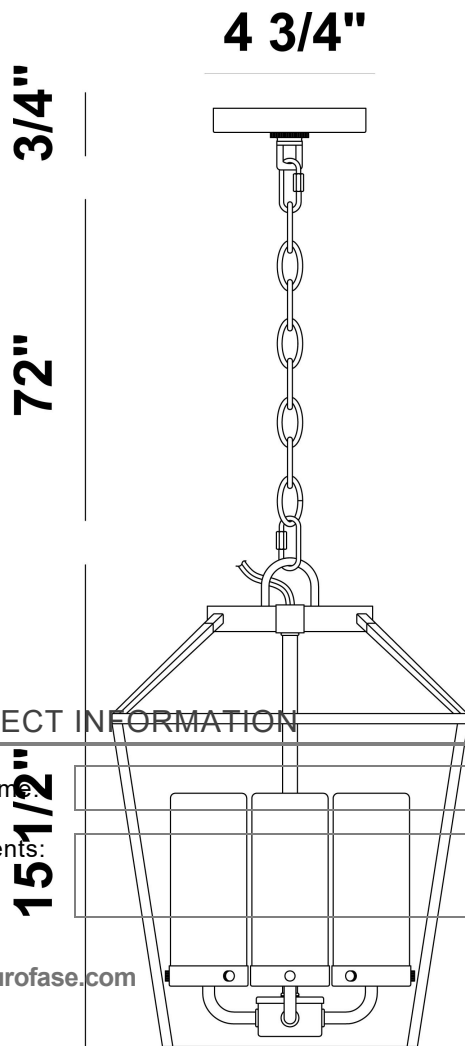

BASTILLE, 4 LT PENDANT

PRODUCT DETAILS

No.	:	41960-011
Product Color	:	SATIN BLACK
Product Material	:	POWDER COATING OVER GALVANIZED STEEL
Shade / Accent Colour	:	CLEAR GLASS
Shade / Accent Material	:	GLASS
Length	:	11"
Width	:	11"
Height	:	15.5"
Weight	:	6.8lbs

LIGHT SOURCE DETAILS

Number of Bulbs	:	4
Light Source Type	:	B10
Input Voltage	:	120V
Bulb Voltage	:	120V
Socket Type	:	E12
Wattage	:	60W
Total Wattage	:	240W
Bulb Included	:	No
Dimmable	:	Yes

OPTIONS AVAILABLE

ITEM NO.	FINISH	SHADE
41960-011	SATIN BLACK	CLEAR GLASS

TECHNICAL DETAILS

Hanging Support Length	:	72"
Canopy / Backplate Length	:	4.75"
Canopy / Backplate Height	:	0.5"
Canopy / Backplate Width	:	4.75"
Location	:	WET
Approval	:	

PROJECT INFORMATION

 Job Name: Date: Type:

 Comments:

11"x11"