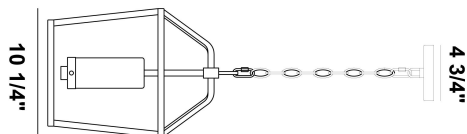

BASTILLE, 4 LT ISLAND CHANDELIER

PRODUCT DETAILS

No.	:	42740-018
Product Color	:	SATIN BLACK
Product Material	:	POWDER COATING OVER GALVANIZED STEEL
Shade / Accent Colour	:	CLEAR GLASS
Shade / Accent Material	:	GLASS
Length	:	34.25"
Width	:	10.25"
Height	:	14.75"
Weight	:	19.5lbs

ITEM NO.	FINISH	SHADE
42740-018	SATIN BLACK	CLEAR GLASS

14 3/4"	72"	3/4"
---------	-----	------

TECHNICAL DETAILS

Hanging Support Length	:	72"
Canopy / Backplate Length	:	13.75"
Canopy / Backplate Height	:	1"
Canopy / Backplate Width	:	4.75"
Location	:	WET
Approval	:	