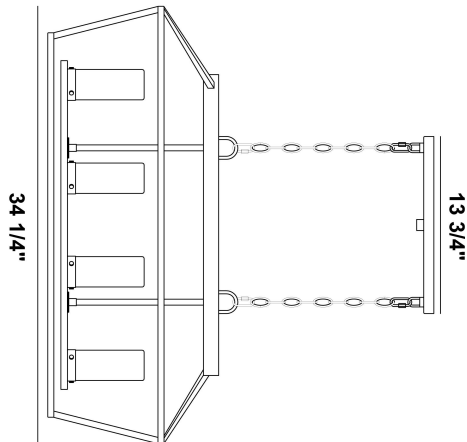

BASTILLE, 4 LT ISLAND CHANDELIER

PRODUCT DETAILS

No.	:	42740-018
Product Color	:	SATIN BLACK
Product Material	:	POWDER COATING OVER GALVANIZED STEEL
Shade / Accent Colour	:	CLEAR GLASS
Shade / Accent Material	:	GLASS
Length	:	34.25"
Width	:	10.25"
Height	:	14.75"
Weight	:	19.5lbs

LIGHT SOURCE DETAILS

Number of Bulbs	:	4
Light Source Type	:	B10
Input Voltage	:	120V
Bulb Voltage	:	120V
Socket Type	:	E12
Wattage	:	60W
Total Wattage	:	240W
Bulb Included	:	No
Dimmable	:	Yes

OPTIONS AVAILABLE

ITEM NO.	FINISH	SHADE
42740-018	SATIN BLACK	CLEAR GLASS

14 3/4"	72"	3/4"
---------	-----	------

TECHNICAL DETAILS

Hanging Support Length	:	72"
Canopy / Backplate Length	:	13.75"
Canopy / Backplate Height	:	1"
Canopy / Backplate Width	:	4.75"
Location	:	WET
Approval	:	