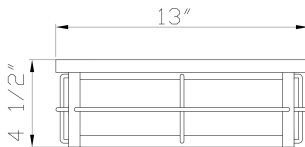

BENSA, OUTDOOR FLUSHMOUNT

PRODUCT DETAILS

No.	:	44270-018
Product Color	:	SAND BLACK
Length	:	13"
Width	:	13"
Height	:	4.5"
Ext	:	13"

LIGHT SOURCE DETAILS

Light Source Type	:	INTEGRATED LED
Input Voltage	:	120V
Bulb Voltage	:	120V
Socket Type	:	LED
Total Wattage	:	20W
Delivered Lumens	:	770lm
Kelvin	:	3000K
CRI	:	90+
Dimmable	:	Yes

OPTIONS AVAILABLE

ITEM NO.	FINISH	SHADE
44270-018	SAND BLACK	

TECHNICAL DETAILS

Canopy / Backplate Length	:	13"
Canopy / Backplate Height	:	0.75"
Canopy / Backplate Width	:	13"
Location	:	DAMP

44270-018

PROJECT INFORMATION