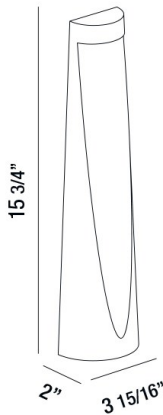

TECHNICAL DETAILS

Driver	:	Electronic driver 120V 50/60Hz
IP Rating	:	65
Location	:	WET
Approval	:	

PROJECT INFORMATION

Job Name: Date: Type:

Comments: