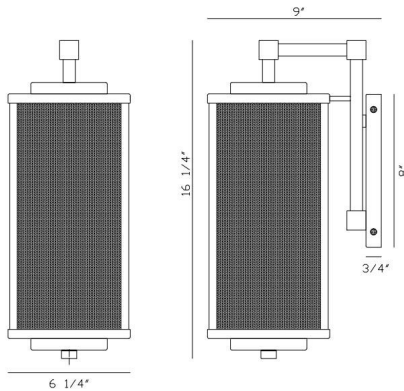

### PRODUCT DETAILS

No.	:	42717-010
Product Color	:	BLACK + GOLD
Product Material	:	IRON + ALUMINUM
Shade / Accent Colour	:	WHITE PC
Shade / Accent Material	:	PC
Width	:	6.25"
Height	:	16.25"
Ext	:	9"

### TECHNICAL DETAILS

Light Direction	:	Down
Canopy / Backplate Length	:	6"
Canopy / Backplate Height	:	0.5"
Canopy / Backplate Width	:	22.25"
Driver	:	ES
Location	:	WET
Approval	:	