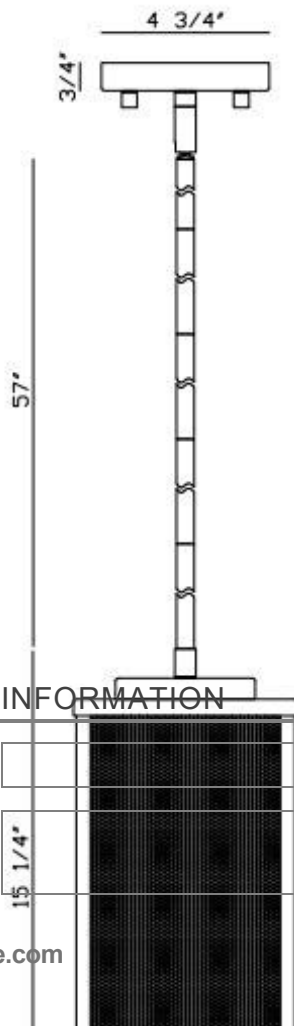

BRAMA, LED OUTDOOR PENDANT

PRODUCT DETAILS

No.	:	42718-017
Product Color	:	BLACK + GOLD
Product Material	:	IRON + ALUMINUM
Shade / Accent Colour	:	WHITE PC
Shade / Accent Material	:	PC
Length	:	6.25"
Width	:	6.25"
Height	:	15.25"

LIGHT SOURCE DETAILS

Light Source Type	:	INTEGRATED LED
Input Voltage	:	120V
Bulb Voltage	:	120V
Socket Type	:	LED
Total Wattage	:	23W
Initial Lumens	:	190lm
Kelvin	:	3000K
CRI	:	90
Dimmable	:	Yes

OPTIONS AVAILABLE

ITEM NO. 42718-017	FINISH BLACK + GOLD	SHADE WHITE PC
-----------------------	------------------------	-------------------

TECHNICAL DETAILS

Hanging Support Length	:	57"
Canopy / Backplate Length	:	4.75"
Canopy / Backplate Width	:	4.75"
Driver	:	ES
Location	:	WET
Approval	:	

PROJECT INFORMATION

Job Name: Date: Type:

Comments:

6 1/4"x6 1/4"