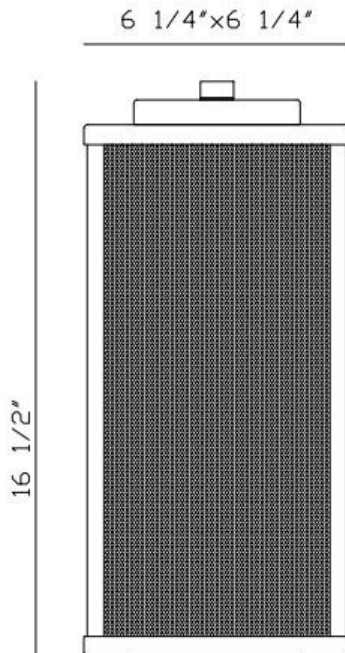

TECHNICAL DETAILS

Driver	:	ES
Location	:	WET
Approval	:	

PROJECT INFORMATION

Job Name: Date: Type:

Comments: