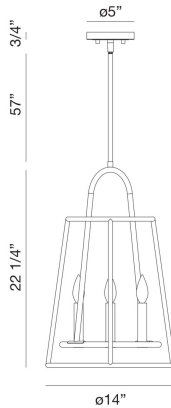

CAMPANA, 4 LT LANTERN

PRODUCT DETAILS

No.	:	39423-016
Product Color	:	SATIN NICKEL
Shade / Accent Colour	:	SATIN NICKEL
Diameter	:	14"
Height	:	22.25"
Weight	:	15lbs

LIGHT SOURCE DETAILS

Number of Bulbs	:	4
Light Source	:	Incandescent
Light Source Type	:	B10
Input Voltage	:	120V
Bulb Voltage	:	120V
Socket Type	:	E12
Wattage	:	60W
Total Wattage	:	240W
Bulb Included	:	No
Dimmable	:	Yes

OPTIONS AVAILABLE

ITEM NO.	FINISH	SHADE
39423-016	SATIN NICKEL	SATIN NICKEL

TECHNICAL DETAILS

Hanging Support Type	:	ROD
Hanging Support Length	:	57"
Canopy / Backplate Height	:	0.75"
Canopy / Backplate Dia.	:	5"
IP Rating	:	IP20