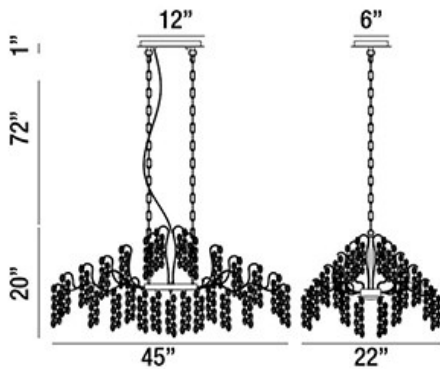

CAMPOBASSO, 45" OVAL CHANDELIER

PRODUCT DETAILS

No.	:	29061-013
Product Color	:	ANTIQUÉ GOLD
Product Material	:	METAL
Shade / Accent Colour	:	CLEAR/AMBER
Shade / Accent Material	:	HAND PRESSED GLASS
Length	:	45"
Width	:	22"
Height	:	20"
Overall Height	:	93"
Weight	:	35.6lbs

LIGHT SOURCE DETAILS

Number of Bulbs	:	10
Light Source	:	Halogen
Light Source Type	:	G9
Input Voltage	:	120V
Socket Type	:	G9
Wattage	:	40W
Total Wattage	:	400W
Bulb Included	:	Yes
Dimmable	:	Yes

OPTIONS AVAILABLE

ITEM NO.	FINISH	SHADE
29061-013	ANTIQUÉ GOLD	CLEAR/AMBER

TECHNICAL DETAILS

Light Direction	:	Down
Hanging Support Type	:	CHAIN
Hanging Support Length	:	72"
Canopy / Backplate Length	:	12"
Canopy / Backplate Height	:	1"
Canopy / Backplate Width	:	6"
Adjustable Lamp Head	:	No
IP Rating	:	DRY
Location	:	DRY
Approval	:	