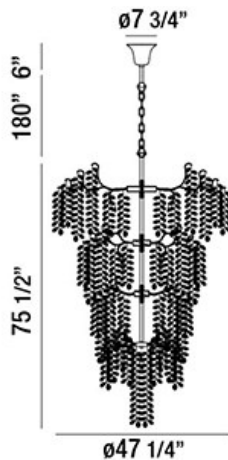

CAMPOBASSO, 47" ROUND CHANDELIER

PRODUCT DETAILS

No.	:	29062-010
Product Color	:	ANTIQUE GOLD
Product Material	:	METAL
Shade / Accent Colour	:	CLEAR/AMBER
Shade / Accent Material	:	HAND PRESSED GLASS
Diameter	:	47.25"
Height	:	75.5"
Overall Height	:	261.5"
Weight	:	185lbs

LIGHT SOURCE DETAILS

Number of Bulbs	:	33
Light Source	:	Halogen
Light Source Type	:	G9
Input Voltage	:	120V
Socket Type	:	G9
Wattage	:	40W
Total Wattage	:	1320W
Bulb Included	:	Yes
Dimmable	:	Yes

OPTIONS AVAILABLE

ITEM NO.	FINISH	SHADE
29062-010	ANTIQUE GOLD	CLEAR/AMBER

TECHNICAL DETAILS

Light Direction	:	Down
Hanging Support Type	:	CHAIN
Hanging Support Length	:	180"
Canopy / Backplate Height	:	6"
Canopy / Backplate Dia.	:	7.75"
Adjustable Lamp Head	:	No
IP Rating	:	DRY
Location	:	DRY
Approval	:	