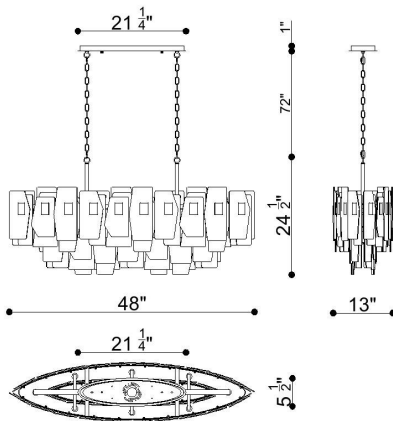

TECHNICAL DETAILS

Hanging Support Type	:	CHAIN
Hanging Support Length	:	72"
Canopy / Backplate Length	:	21.5"
Canopy / Backplate Height	:	1"
Canopy / Backplate Width	:	5.5"
Location	:	DRY

43874-019