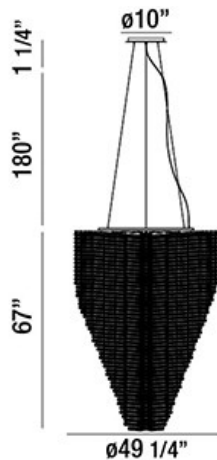

COHEN, 49" ROUND CHANDELIER

PRODUCT DETAILS

No.	:	29052-011
Product Color	:	CHROME
Product Material	:	METAL
Shade / Accent Colour	:	CLEAR
Shade / Accent Material	:	CRYSTAL
Diameter	:	49.25"
Height	:	67"
Overall Height	:	248.25"
Weight	:	175.3lbs

LIGHT SOURCE DETAILS

Number of Bulbs	:	12
Light Source	:	Halogen
Light Source Type	:	GU10
Input Voltage	:	120V
Socket Type	:	GU10
Wattage	:	50W
Total Wattage	:	600W
Bulb Included	:	No
Dimmable	:	Yes

OPTIONS AVAILABLE

ITEM NO. 29052-011	FINISH CHROME	SHADE CLEAR
------------------------------	-------------------------	-----------------------

TECHNICAL DETAILS

Light Direction	:	Down
Hanging Support Type	:	AIRCRAFT CABLE
Hanging Support Length	:	180"
Canopy / Backplate Height	:	1.25"
Canopy / Backplate Dia.	:	10"
Adjustable Lamp Head	:	No
IP Rating	:	DRY
Location	:	DRY
Approval	:	