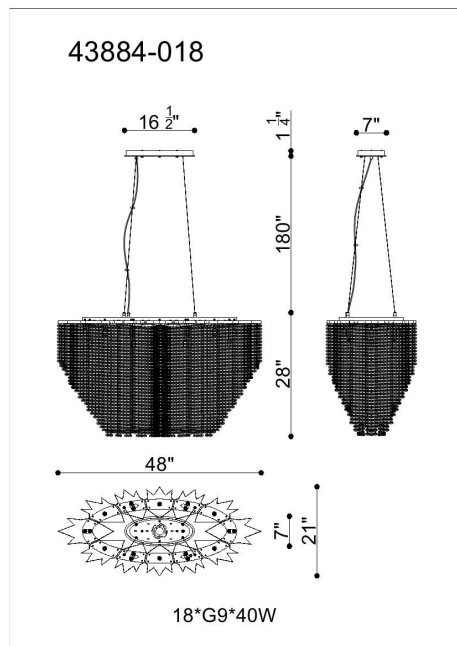

## COHEN, 12 LT CHANDELIER

### PRODUCT DETAILS

No.	:	43884-018
Product Color	:	CHROME
Length	:	48"
Width	:	21"
Height	:	28"
Weight	:	66lbs

### TECHNICAL DETAILS

Hanging Support Type	:	WIRE
Hanging Support Length	:	144"
Canopy / Backplate Length	:	16.5"
Canopy / Backplate Height	:	1.25"
Canopy / Backplate Width	:	7"
Location	:	DRY