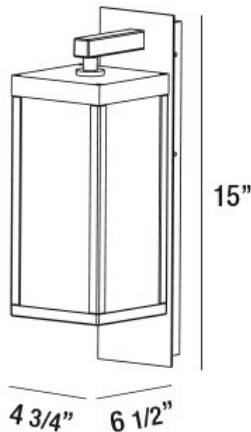

CORA, LED OUTDOOR WALL MOUNT,

PRODUCT DETAILS

No.	:	34125-014
Product Color	:	GRAPHITE GREY
Shade / Accent Colour	:	CLEAR
Width	:	4.75"
Height	:	15"
Ext	:	6.5"
Weight	:	6lbs

LIGHT SOURCE DETAILS

Light Source Type	:	INTEGRATED LED
Input Voltage	:	DULV
Bulb Voltage	:	100~277V
Socket Type	:	LED
Total Wattage	:	13W
Initial Lumens	:	960lm
Kelvin	:	3000K
CRI	:	80
Dimmable	:	No

OPTIONS AVAILABLE

ITEM NO.	FINISH	SHADE
34125-014	GRAPHITE GREY	CLEAR

TECHNICAL DETAILS

Canopy / Backplate Height	:	15"
Canopy / Backplate Width	:	1.25"
Canopy / Backplate Dia.	:	4"
IP Rating	:	54
Location	:	WET
Approval	:	
Title 24	:	Yes