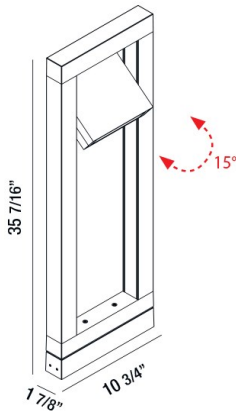

OPTIONS AVAILABLE

ITEM NO.	FINISH	SHADE
31918-022	GRAPHITE GREY	
31918-033