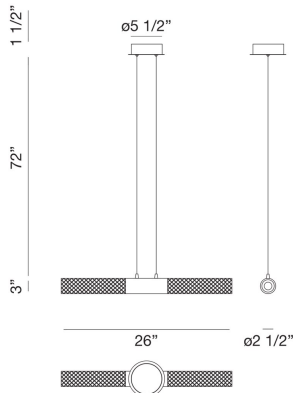

CROSSLEY, 2 LT PENDANT

PRODUCT DETAILS

No.	:	39310-019
Product Color	:	CHROME
Shade / Accent Colour	:	CHROME
Length	:	26.5"
Width	:	2.5"
Height	:	3"
Weight	:	5.5lbs

LIGHT SOURCE DETAILS

Light Source Type	:	INTEGRATED LED
Input Voltage	:	120V
Bulb Voltage	:	25.6V
Socket Type	:	LED
Total Wattage	:	13.5W
Delivered Lumens	:	1510lm
Kelvin	:	3000K
CRI	:	90
Dimmable	:	Yes

OPTIONS AVAILABLE

ITEM NO.	FINISH	SHADE
39310-019	CHROME	CHROME

TECHNICAL DETAILS

Hanging Support Type	:	AIRCRAFT CABLE
Hanging Support Length	:	72"
Canopy / Backplate Height	:	1.5"
Canopy / Backplate Dia.	:	5.5"