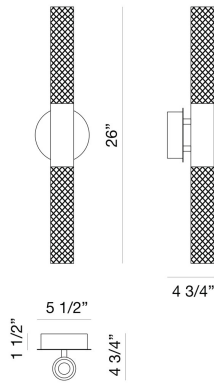

CROSSLEY, 2 LT WALL SCONCE

PRODUCT DETAILS

No.	:	39311-016
Product Color	:	CHROME
Shade / Accent Colour	:	CHROME
Width	:	5.5"
Height	:	26.5"
Ext	:	4.5"
Weight	:	5.5lbs

LIGHT SOURCE DETAILS

Light Source Type	:	INTEGRATED LED
Input Voltage	:	120V
Bulb Voltage	:	25.6V
Socket Type	:	LED
Total Wattage	:	13.5W
Delivered Lumens	:	1510lm
Kelvin	:	3000K
CRI	:	90
Dimmable	:	Yes

OPTIONS AVAILABLE

ITEM NO.	FINISH	SHADE
39311-016	CHROME	CHROME

TECHNICAL DETAILS

Canopy / Backplate Height	:	1.5"
Canopy / Backplate Dia.	:	5.5"

PROJECT INFORMATION

 Job Name: Date: Type:

 Comments: