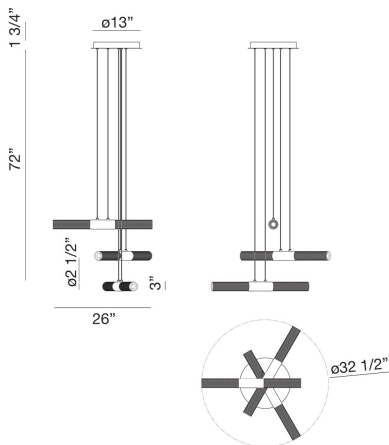

### PRODUCT DETAILS

No.	:	39313-010
Product Color	:	CHROME
Shade / Accent Colour	:	CHROME
Diameter	:	32.5"
Height	:	9"
Weight	:	23.1lbs

### TECHNICAL DETAILS

Hanging Support Type	:	AIRCRAFT CABLE
Hanging Support Length	:	72"
Canopy / Backplate Height	:	1.75"
Canopy / Backplate Dia.	:	13"