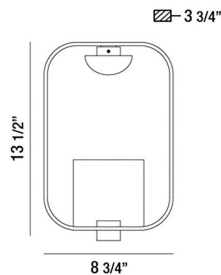

### PRODUCT DETAILS

No.	:	37076-016
Product Color	:	BLACK
Product Material	:	METAL
Shade / Accent Colour	:	CLEAR
Shade / Accent Material	:	GLASS
Width	:	8.75"
Height	:	13.5"
Overall Height	:	13.5"
Ext	:	3.75"
Weight	:	2.8lbs

### TECHNICAL DETAILS

Canopy / Backplate Length	:	4.75"
Canopy / Backplate Height	:	1.25"
Canopy / Backplate Width	:	4.75"
IP Rating	:	20
Location	:	DRY
Title 24	:	Yes