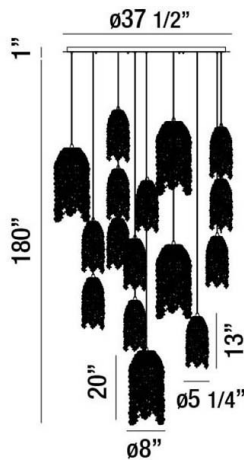

DANZA, 38" ROUND CHANDELIER

PRODUCT DETAILS

No.	:	31619-011
Product Color	:	CHROME
Product Material	:	METAL
Shade / Accent Colour	:	COGNAC
Shade / Accent Material	:	METAL/CRYSTAL
Diameter	:	37.5"
Height	:	20"
Overall Height	:	181"
Weight	:	81.8lbs
Shade Diameter	:	8"

OPTIONS AVAILABLE

ITEM NO.	FINISH	SHADE
31619-011	CHROME	COGNAC

TECHNICAL DETAILS

Light Direction	:	Down
Hanging Support Type	:	WIRE
Hanging Support Length	:	180"
Canopy / Backplate Height	:	1"
Canopy / Backplate Dia.	:	37.5"
Adjustable Lamp Head	:	No
IP Rating	:	DRY
Approval	:	