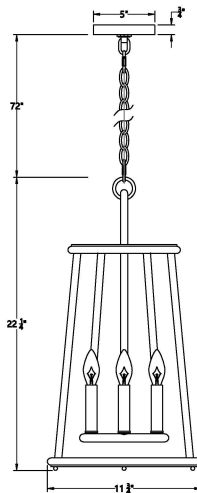

DAULLE, 6 LT PENDANT

PRODUCT DETAILS

No.	:	42722-014
Product Color	:	SATIN BLACK
Product Material	:	POWDER COATING OVER GALVANIZED STEEL
Shade / Accent Colour	:	CLEAR GLASS
Shade / Accent Material	:	GLASS
Diameter	:	11.75"
Height	:	22.25"

LIGHT SOURCE DETAILS

Number of Bulbs	:	6
Light Source Type	:	B10
Input Voltage	:	120V
Bulb Voltage	:	120V
Socket Type	:	E12
Wattage	:	60W
Total Wattage	:	360W
Bulb Included	:	No
Dimmable	:	Yes

OPTIONS AVAILABLE

ITEM NO.	FINISH	SHADE
42722-014	SATIN BLACK	CLEAR GLASS

42722

TECHNICAL DETAILS

Canopy / Backplate Dia.	:	5"
Location	:	WET
Approval	:	

PROJECT INFORMATION

Job Name: Date: Type:

Comments: