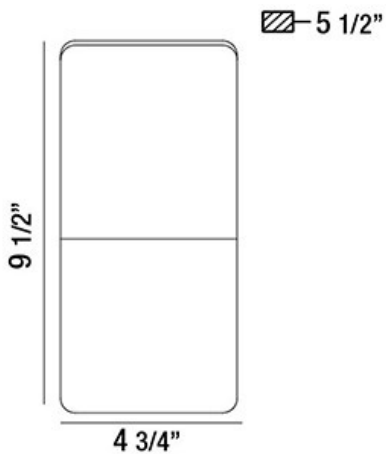

DELROY, WALL MOUNT

PRODUCT DETAILS

No.	:	30146-013
Product Color	:	ALUMINUM
Product Material	:	METAL
Width	:	4.75"
Height	:	9.5"
Ext	:	5.5"
Weight	:	1.8lbs

LIGHT SOURCE DETAILS

Light Source Type	:	INTEGRATED LED
Input Voltage	:	120V
Bulb Voltage	:	120V
Total Wattage	:	5W
Initial Lumens	:	390lm
Kelvin	:	3000K
CRI	:	80+
Dimmable	:	Yes

OPTIONS AVAILABLE

 ITEM NO.
 30146-013

 FINISH
 ALUMINUM

SHADE

TECHNICAL DETAILS

Light Direction	:	Up
Canopy / Backplate Length	:	4.5"
Canopy / Backplate Height	:	1.25"
Canopy / Backplate Width	:	4.5"
Driver	:	5W ES CONSTANT CURRENT DRIVER
Adjustable Lamp Head	:	No
Mounting	:	Up or Down
IP Rating	:	DRY
Location	:	DRY
Approval	:	