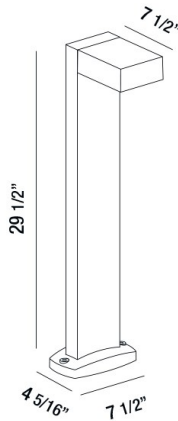

OPTIONS AVAILABLE

ITEM NO.	FINISH	SHADE
31909-027	GRAPHITE GREY	
31909-037