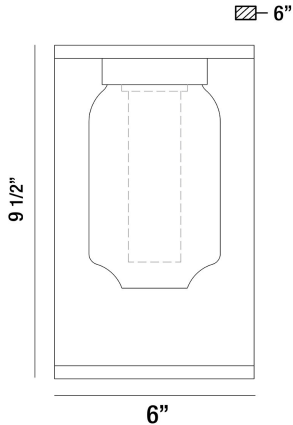

GRAYDON, OUTDOOR LED WALL SCONCE

PRODUCT DETAILS

No.	:	35950-011
Product Color	:	ANTIQUE GREY
Shade / Accent Colour	:	CLEAR GLASS
Width	:	6"
Height	:	9.5"
Ext	:	6"
Weight	:	4.6lbs

LIGHT SOURCE DETAILS

Light Source Type	:	INTEGRATED LED
Input Voltage	:	120V
Bulb Voltage	:	120V
Socket Type	:	LED
Total Wattage	:	5W
Initial Lumens	:	350lm
Kelvin	:	3000K
CRI	:	85
Dimmable	:	Yes

OPTIONS AVAILABLE

ITEM NO.	FINISH	SHADE
35950-011	ANTIQUE GREY	CLEAR GLASS

TECHNICAL DETAILS

Canopy / Backplate Length	:	0.5"
Canopy / Backplate Width	:	6"
IP Rating	:	44
Location	:	WET
Approval	:	
Title 24	:	Yes