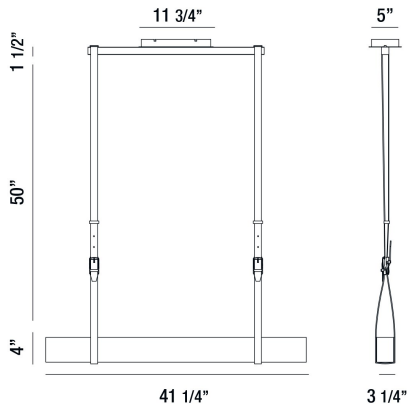

## HARBOURVIEW, 41" LINEAR CHANDELIER

### PRODUCT DETAILS

No.	:	35942-016
Product Color	:	ANTIQUE SILVER
Product Material	:	METAL
Length	:	41.25"
Width	:	3.25"
Height	:	4"
Overall Height	:	55.5"
Weight	:	14.4lbs

### TECHNICAL DETAILS

Hanging Support Type	:	LEATHER
Hanging Support Length	:	50"
Canopy / Backplate Length	:	11.75"
Canopy / Backplate Height	:	1.5"
Canopy / Backplate Width	:	5"
Driver	:	HUEUC
IP Rating	:	DRY
Location	:	DRY
Approval	:	