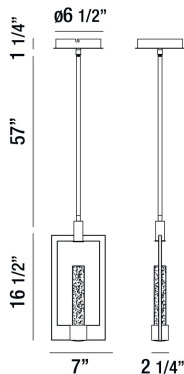

HANSON, 7" RECTANGULAR PENDANT

PRODUCT DETAILS

No.	:	35948-018
Product Color	:	BLACK
Product Material	:	METAL
Shade / Accent Colour	:	CLEAR SEEDED
Shade / Accent Material	:	GLASS
Length	:	7"
Width	:	2.25"
Height	:	16.5"
Overall Height	:	74.75"
Weight	:	6.3lbs

LIGHT SOURCE DETAILS

Light Source Type	:	INTEGRATED LED
Input Voltage	:	120V
Bulb Voltage	:	120V
Socket Type	:	LED
Total Wattage	:	7W
Delivered Lumens	:	205lm
Kelvin	:	3000K
CRI	:	85+
Dimmable	:	Yes

OPTIONS AVAILABLE

ITEM NO. 35948-018	FINISH BLACK	SHADE CLEAR SEEDED
------------------------------	------------------------	------------------------------

TECHNICAL DETAILS

Hanging Support Type	:	ROD
Hanging Support Length	:	57"
Rods Included	:	3"+6"+12"+18"+18"
Canopy / Backplate Height	:	1.25"
Canopy / Backplate Dia.	:	6.5"
Driver	:	HUEUC
IP Rating	:	DRY
Location	:	DRY
Approval	:	