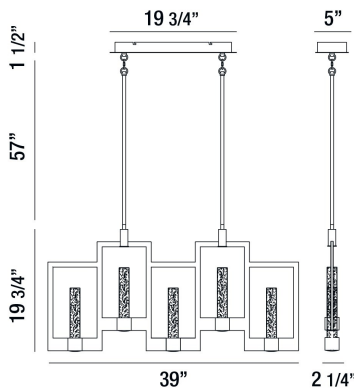

OPTIONS AVAILABLE

ITEM NO.	FINISH	SHADE
35949-015	BLACK	CLEAR SEEDED