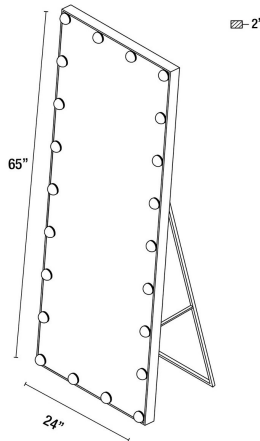

HOLLYWOOD, 24"W x 65"H RECTANGULAR MIRROR

PRODUCT DETAILS

No.	:	35884-019
Product Color	:	BLACK
Width	:	24"
Height	:	65"
Ext	:	2"
Weight	:	37.8lbs

LIGHT SOURCE DETAILS

Light Source Type	:	INTEGRATED LED
Input Voltage	:	120V
Bulb Voltage	:	120V
Total Wattage	:	14W
Delivered Lumens	:	900lm
Kelvin	:	3000/4200/6400K
CRI	:	90
Dimmable	:	Yes

OPTIONS AVAILABLE

ITEM NO.	FINISH	SHADE
35884-019	BLACK	

TECHNICAL DETAILS

Driver	:	MW
IP Rating	:	20
Location	:	DAMP
Approval	:	

PROJECT INFORMATION

Job Name: Date: Type:

Comments: