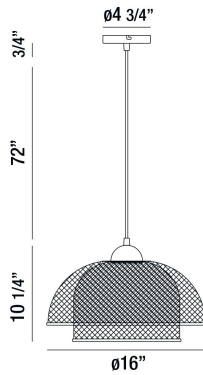

KENMORE, 16" ROUND PENDANT

PRODUCT DETAILS

No.	:	35945-017
Product Color	:	BLACK
Product Material	:	METAL
Shade / Accent Colour	:	BLACK/GOLD
Shade / Accent Material	:	METAL WIRE
Diameter	:	16"
Height	:	10.25"
Overall Height	:	83"
Weight	:	4.4lbs

ITEM NO. 35945-017	FINISH BLACK	SHADE BLACK/GOLD
------------------------------	------------------------	----------------------------

TECHNICAL DETAILS

Hanging Support Type	:	WIRE
Hanging Support Length	:	72"
Canopy / Backplate Height	:	0.75"
Canopy / Backplate Dia.	:	4.75"
IP Rating	:	DRY
Location	:	DRY
Approval	:	