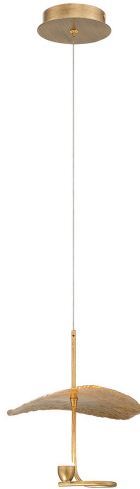

## LAGATTO, 1-LIGHT PENDANT

### PRODUCT DETAILS

No.	:	41906-019
Product Color	:	BRONZE
Diameter	:	10"
Height	:	10.75"

### TECHNICAL DETAILS

Hanging Support Type	:	WIRE
Hanging Support Length	:	72"
Canopy / Backplate Height	:	1.5"
Canopy / Backplate Dia.	:	5.5"
Location	:	DRY
Title 24	:	Yes

### OPTIONS AVAILABLE

ITEM NO.	FINISH	SHADE
41906-019	BRONZE	