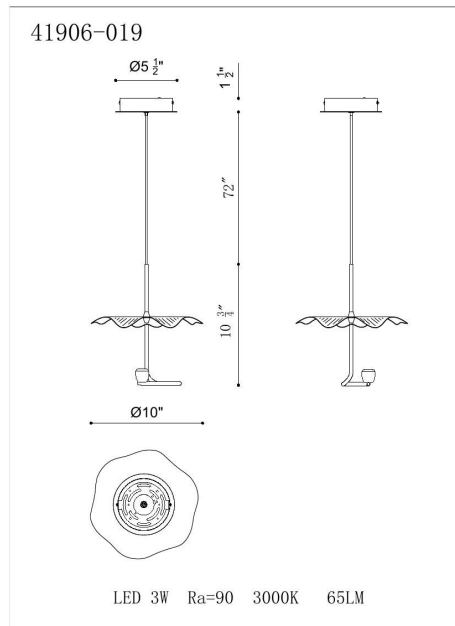

OPTIONS AVAILABLE

ITEM NO.	FINISH	SHADE
41906-019	BRONZE