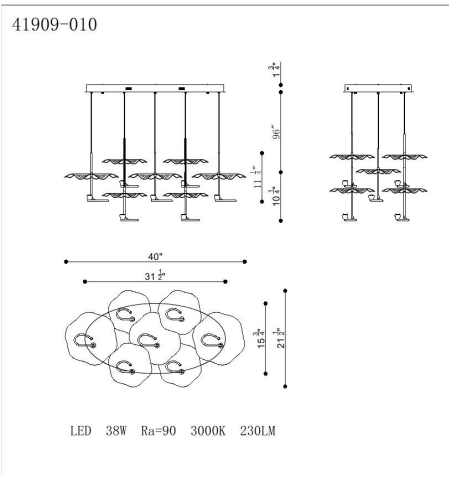

LAGATTO, 7-LIGHT CHANDELIER

PRODUCT DETAILS

No.	:	41909-010
Product Color	:	BRONZE
Length	:	39"
Width	:	24"
Height	:	11.75"

LIGHT SOURCE DETAILS

Light Source Type	:	INTEGRATED LED
Input Voltage	:	120V
Bulb Voltage	:	120V
Socket Type	:	LED
Total Wattage	:	18W
Delivered Lumens	:	230lm
Kelvin	:	3000K
CRI	:	90+
Dimmable	:	Yes

OPTIONS AVAILABLE

ITEM NO.	FINISH	SHADE
41909-010	BRONZE	

TECHNICAL DETAILS

Hanging Support Type	:	WIRE
Hanging Support Length	:	96"
Canopy / Backplate Length	:	31.5"
Canopy / Backplate Height	:	1.75"
Canopy / Backplate Width	:	15.75"
Location	:	DRY
Title 24	:	Yes