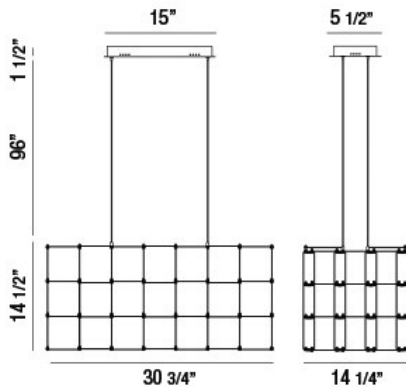

LINWOOD, 31" RECTANGULAR CHANDELIER

PRODUCT DETAILS

No.	:	33717-012
Product Color	:	CHROME
Product Material	:	METAL
Length	:	30.75"
Width	:	14.25"
Height	:	14.5"
Overall Height	:	112"
Weight	:	11.7lbs

LIGHT SOURCE DETAILS

Light Source Type	:	INTEGRATED LED
Input Voltage	:	120V
Bulb Voltage	:	120V
Socket Type	:	LED
Total Wattage	:	26W
Delivered Lumens	:	1920lm
Kelvin	:	4000K
CRI	:	90+
Dimmable	:	Yes

OPTIONS AVAILABLE

ITEM NO.	FINISH	SHADE
33717-012	CHROME	

TECHNICAL DETAILS

Hanging Support Type	:	AIRCRAFT CABLE
Hanging Support Length	:	96"
Canopy / Backplate Length	:	15"
Canopy / Backplate Height	:	1.5"
Canopy / Backplate Width	:	5.5"
Driver	:	HUEUC
IP Rating	:	DRY
Location	:	DRY
Approval	:	