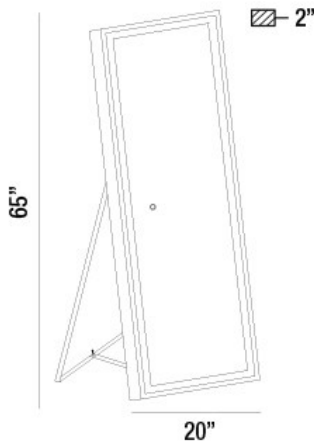

OPTIONS AVAILABLE

ITEM NO.	FINISH	SHADE
31855-013