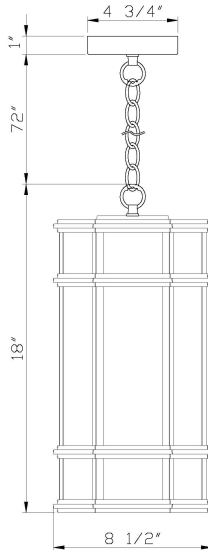

### PRODUCT DETAILS

No.	:	42691-013
Product Color	:	SATIN BLACK
Product Material	:	DIE CAST ALUMINUM WITH WHITE GLASS PANEL
Shade / Accent Colour	:	WHITE GLASS
Shade / Accent Material	:	GLASS
Width	:	8.5"
Height	:	18"

### TECHNICAL DETAILS

Hanging Support Length	:	72"
Canopy / Backplate Height	:	0.75"
Canopy / Backplate Dia.	:	4.75"
Location	:	WET
Approval	:	