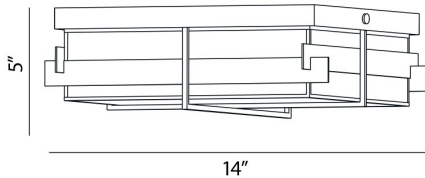

MULLER, 2-LIGHT FLUSH MOUNT

PRODUCT DETAILS

No.	:	28055-013
Product Color	:	BRONZE
Shade / Accent Colour	:	GLASS
Length	:	14"
Width	:	14"
Height	:	5"
Weight	:	6.3lbs

LIGHT SOURCE DETAILS

Number of Bulbs	:	2
Light Source	:	Incandescent
Light Source Type	:	EDISON
Input Voltage	:	120V
Bulb Voltage	:	120V
Socket Type	:	E26
Wattage	:	60W
Total Wattage	:	120W
Bulb Included	:	Yes
Dimmable	:	No

OPTIONS AVAILABLE

ITEM NO. 28055-013	FINISH BRONZE	SHADE GLASS
------------------------------	-------------------------	-----------------------

TECHNICAL DETAILS

Light Direction	:	Down
Canopy / Backplate Length	:	13"
Canopy / Backplate Width	:	13"
Adjustable Lamp Head	:	No
Location	:	WET
Approval	:	