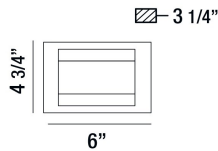

NELSON, WALL MOUNT

PRODUCT DETAILS

No.	:	35696-018
Product Color	:	CHROME
Product Material	:	METAL
Shade / Accent Colour	:	CLEAR
Shade / Accent Material	:	PRESSED GLASS
Width	:	6"
Height	:	4.75"
Ext	:	3.25"
Weight	:	2.6lbs

TECHNICAL DETAILS

Canopy / Backplate Length	:	6"
Canopy / Backplate Height	:	1.5"
Canopy / Backplate Width	:	4.75"
Driver	:	ES
IP Rating	:	DAMP
Location	:	DAMP
Approval	:	

PROJECT INFORMATION

Job Name: Date: Type: