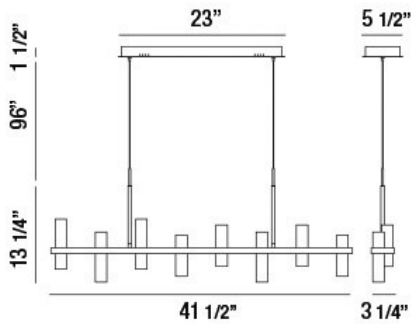

NETTO, 42" LINEAR CHANDELIER

PRODUCT DETAILS

No.	:	33723-013
Product Color	:	CHROME
Product Material	:	METAL
Shade / Accent Colour	:	CLEAR
Shade / Accent Material	:	ACRYLIC
Length	:	41.5"
Width	:	3.25"
Height	:	13.25"
Overall Height	:	110.75"
Weight	:	12.1lbs

ITEM NO. 33723-013	FINISH CHROME	SHADE CLEAR
------------------------------	-------------------------	-----------------------

TECHNICAL DETAILS

Hanging Support Type	:	AIRCRAFT CABLE
Hanging Support Length	:	96"
Canopy / Backplate Length	:	23"
Canopy / Backplate Height	:	1.5"
Canopy / Backplate Width	:	5.5"
Driver	:	WAIBERLON
IP Rating	:	DRY
Location	:	DRY
Approval	:	