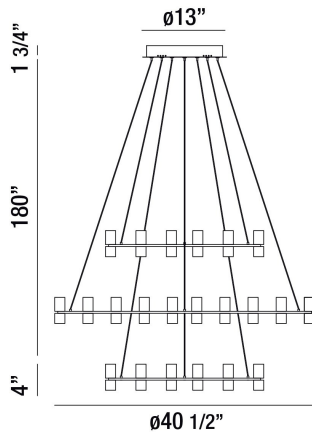

OPTIONS AVAILABLE

ITEM NO. 33726-014	FINISH CHROME	SHADE CLEAR