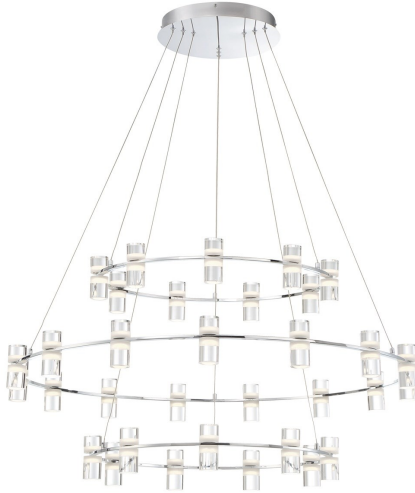

## NETTO, 41" ROUND CHANDELIER

### PRODUCT DETAILS

No.	:	33726-014
Product Color	:	CHROME
Product Material	:	METAL
Shade / Accent Colour	:	CLEAR
Shade / Accent Material	:	ACRYLIC
Diameter	:	40.5"
Height	:	4"
Overall Height	:	193.75"
Weight	:	22lbs