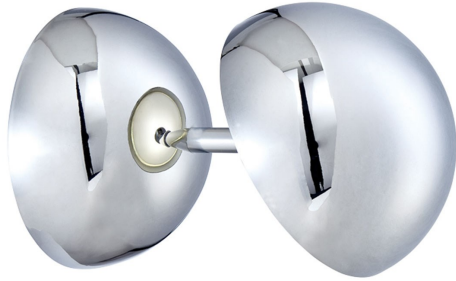

## NOBLE, WALL MOUNT

### PRODUCT DETAILS

No.	:	28157-014
Product Color	:	CHROME
Product Material	:	METAL
Shade / Accent Colour	:	POLISHED CHROME
Shade / Accent Material	:	METAL
Width	:	4.75"
Height	:	4.75"
Ext	:	7"
Weight	:	1.3lbs
Shade Diameter	:	4.75"

### OPTIONS AVAILABLE

ITEM NO.	FINISH	SHADE
28157-014	CHROME	POLISHED CHROME

### TECHNICAL DETAILS

Canopy / Backplate Height	:	2.5"
Canopy / Backplate Dia.	:	4.68"
Adjustable Lamp Head	:	Yes
IP Rating	:	DRY
Location	:	DRY
Approval	:	