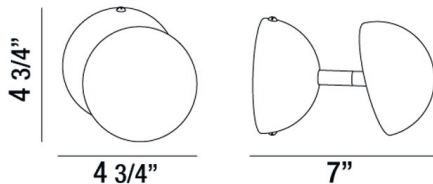

### PRODUCT DETAILS

No.	:	28157-014
Product Color	:	CHROME
Product Material	:	METAL
Shade / Accent Colour	:	POLISHED CHROME
Shade / Accent Material	:	METAL
Width	:	4.75"
Height	:	4.75"
Ext	:	7"
Weight	:	1.3lbs
Shade Diameter	:	4.75"

### TECHNICAL DETAILS

Canopy / Backplate Height	:	2.5"
Canopy / Backplate Dia.	:	4.68"
Adjustable Lamp Head	:	Yes
IP Rating	:	DRY
Location	:	DRY
Approval	:	