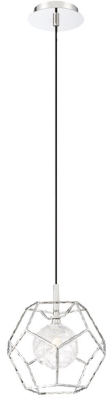

## NORWAY, 11" ROUND PENDANT

### PRODUCT DETAILS

No.	:	35902-010
Product Color	:	CHROME
Product Material	:	METAL
Shade / Accent Colour	:	CLEAR
Shade / Accent Material	:	HAND MADE ICE GLASS
Diameter	:	10.75"
Height	:	11"
Overall Height	:	84"
Weight	:	4.4lbs

### LIGHT SOURCE DETAILS

Number of Bulbs	:	1
Light Source	:	LED
Light Source Type	:	G9 LED
Input Voltage	:	120V
Bulb Voltage	:	120V
Socket Type	:	LED
Wattage	:	5W
Total Wattage	:	5W
Initial Lumens	:	250lm
Kelvin	:	3000K
CRI	:	80+
Bulb Included	:	No
Dimmable	:	Yes

### OPTIONS AVAILABLE

ITEM NO.	FINISH	SHADE
35902-010	CHROME	CLEAR