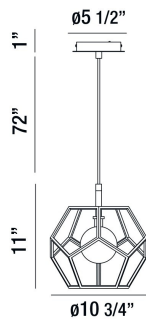

## NORWAY, 11" ROUND PENDANT

### PRODUCT DETAILS

No.	:	35902-010
Product Color	:	CHROME
Product Material	:	METAL
Shade / Accent Colour	:	CLEAR
Shade / Accent Material	:	HAND MADE ICE GLASS
Diameter	:	10.75"
Height	:	11"
Overall Height	:	84"
Weight	:	4.4lbs

### TECHNICAL DETAILS

Hanging Support Type	:	WIRE
Hanging Support Length	:	72"
Canopy / Backplate Height	:	1"
Canopy / Backplate Dia.	:	5.5"
IP Rating	:	DRY
Location	:	DRY
Approval	:	