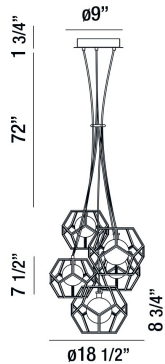

NORWAY, 19" ROUND CHANDELIER

PRODUCT DETAILS

No.	:	35903-017
Product Color	:	CHROME
Product Material	:	METAL
Shade / Accent Colour	:	CLEAR
Shade / Accent Material	:	HAND MADE ICE GLASS
Diameter	:	18.5"
Height	:	8.75"
Overall Height	:	82.5"
Weight	:	16lbs

LIGHT SOURCE DETAILS

Number of Bulbs	:	5
Light Source	:	LED
Light Source Type	:	G9 LED
Input Voltage	:	120V
Bulb Voltage	:	120V
Socket Type	:	LED
Wattage	:	5W
Total Wattage	:	25W
Initial Lumens	:	1250lm
Kelvin	:	3000K
CRI	:	80+
Bulb Included	:	No
Dimmable	:	Yes

OPTIONS AVAILABLE

ITEM NO.	FINISH	SHADE
35903-017	CHROME	CLEAR

TECHNICAL DETAILS

Hanging Support Type	:	WIRE
Hanging Support Length	:	72"
Canopy / Backplate Height	:	1.75"
Canopy / Backplate Dia.	:	9"
IP Rating	:	DRY
Location	:	DRY
Approval	:	